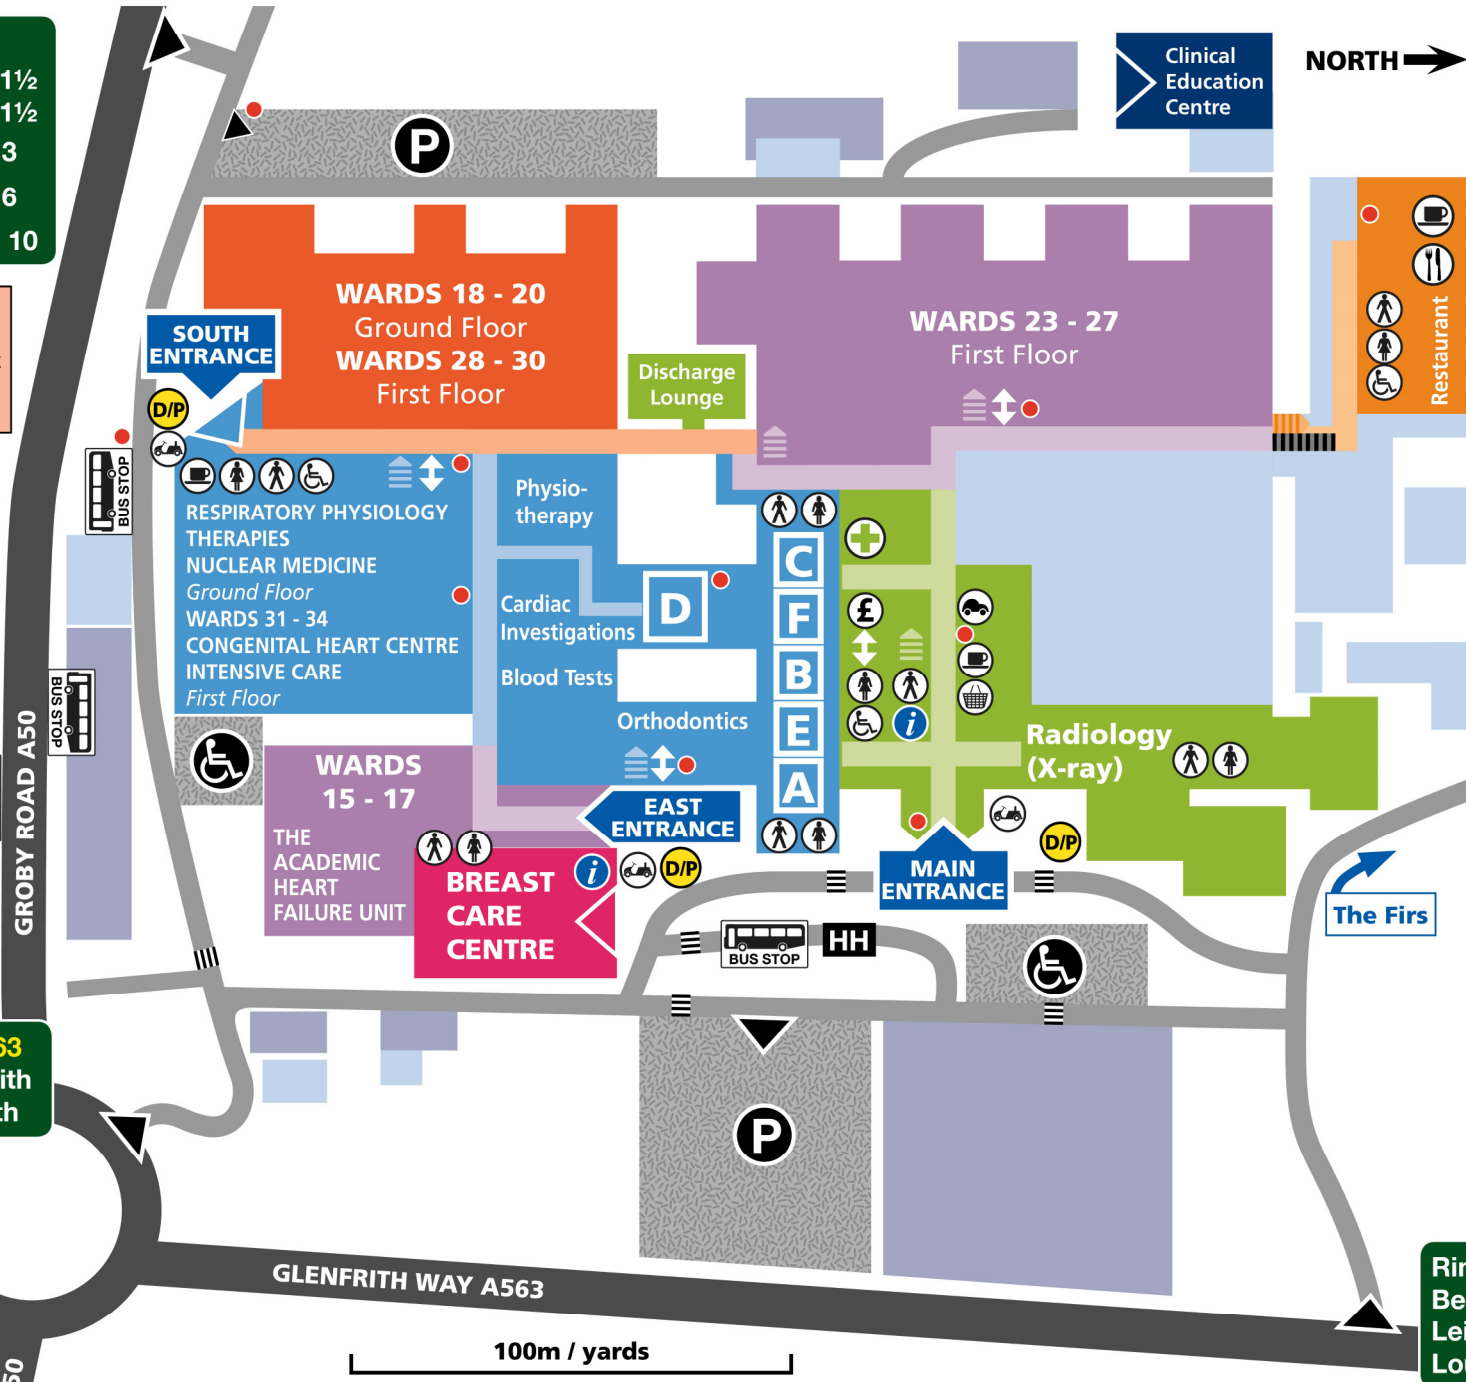

GLENFIELD HOSPITAL

A50	
County Hall	1½
Glenfield	1½
(M1 South)	3
(M1 North)	6
Coalville	10

For information on bus routes and times contact Traveline 0871 200 2233

Buggy Service
There is a buggy service that operates around the outside of the site between the hours of 9am & 4pm (subject to volunteer availability). To contact the buggy on your arrival please ring **07961 730246**

KEY	
Bus Stop / Hospital Hopper	
Parking / Disabled Parking	
Zebra crossing	
Roads	
Drop off / Pick up point	
Building / Grounds / Car Park Entrance	
Toilets	
Help Desk/Reception	
Buggy Point	
Cafe	
Restaurant	
Pharmacy	
Shop	
Cash Point	
Lifts	
Stairs	
Ramp	
Car Park Office	
"YOU ARE HERE" maps	
Outpatient Dept.	
Staff access only buildings/car parks	

Ring Road A563
Braunstone Frith
Leicester South

City Centre
A50

Ring Road A563
Beaumont Leys
Leicester North
Loughborough (A6)

100m / yards
APPROXIMATE SCALE