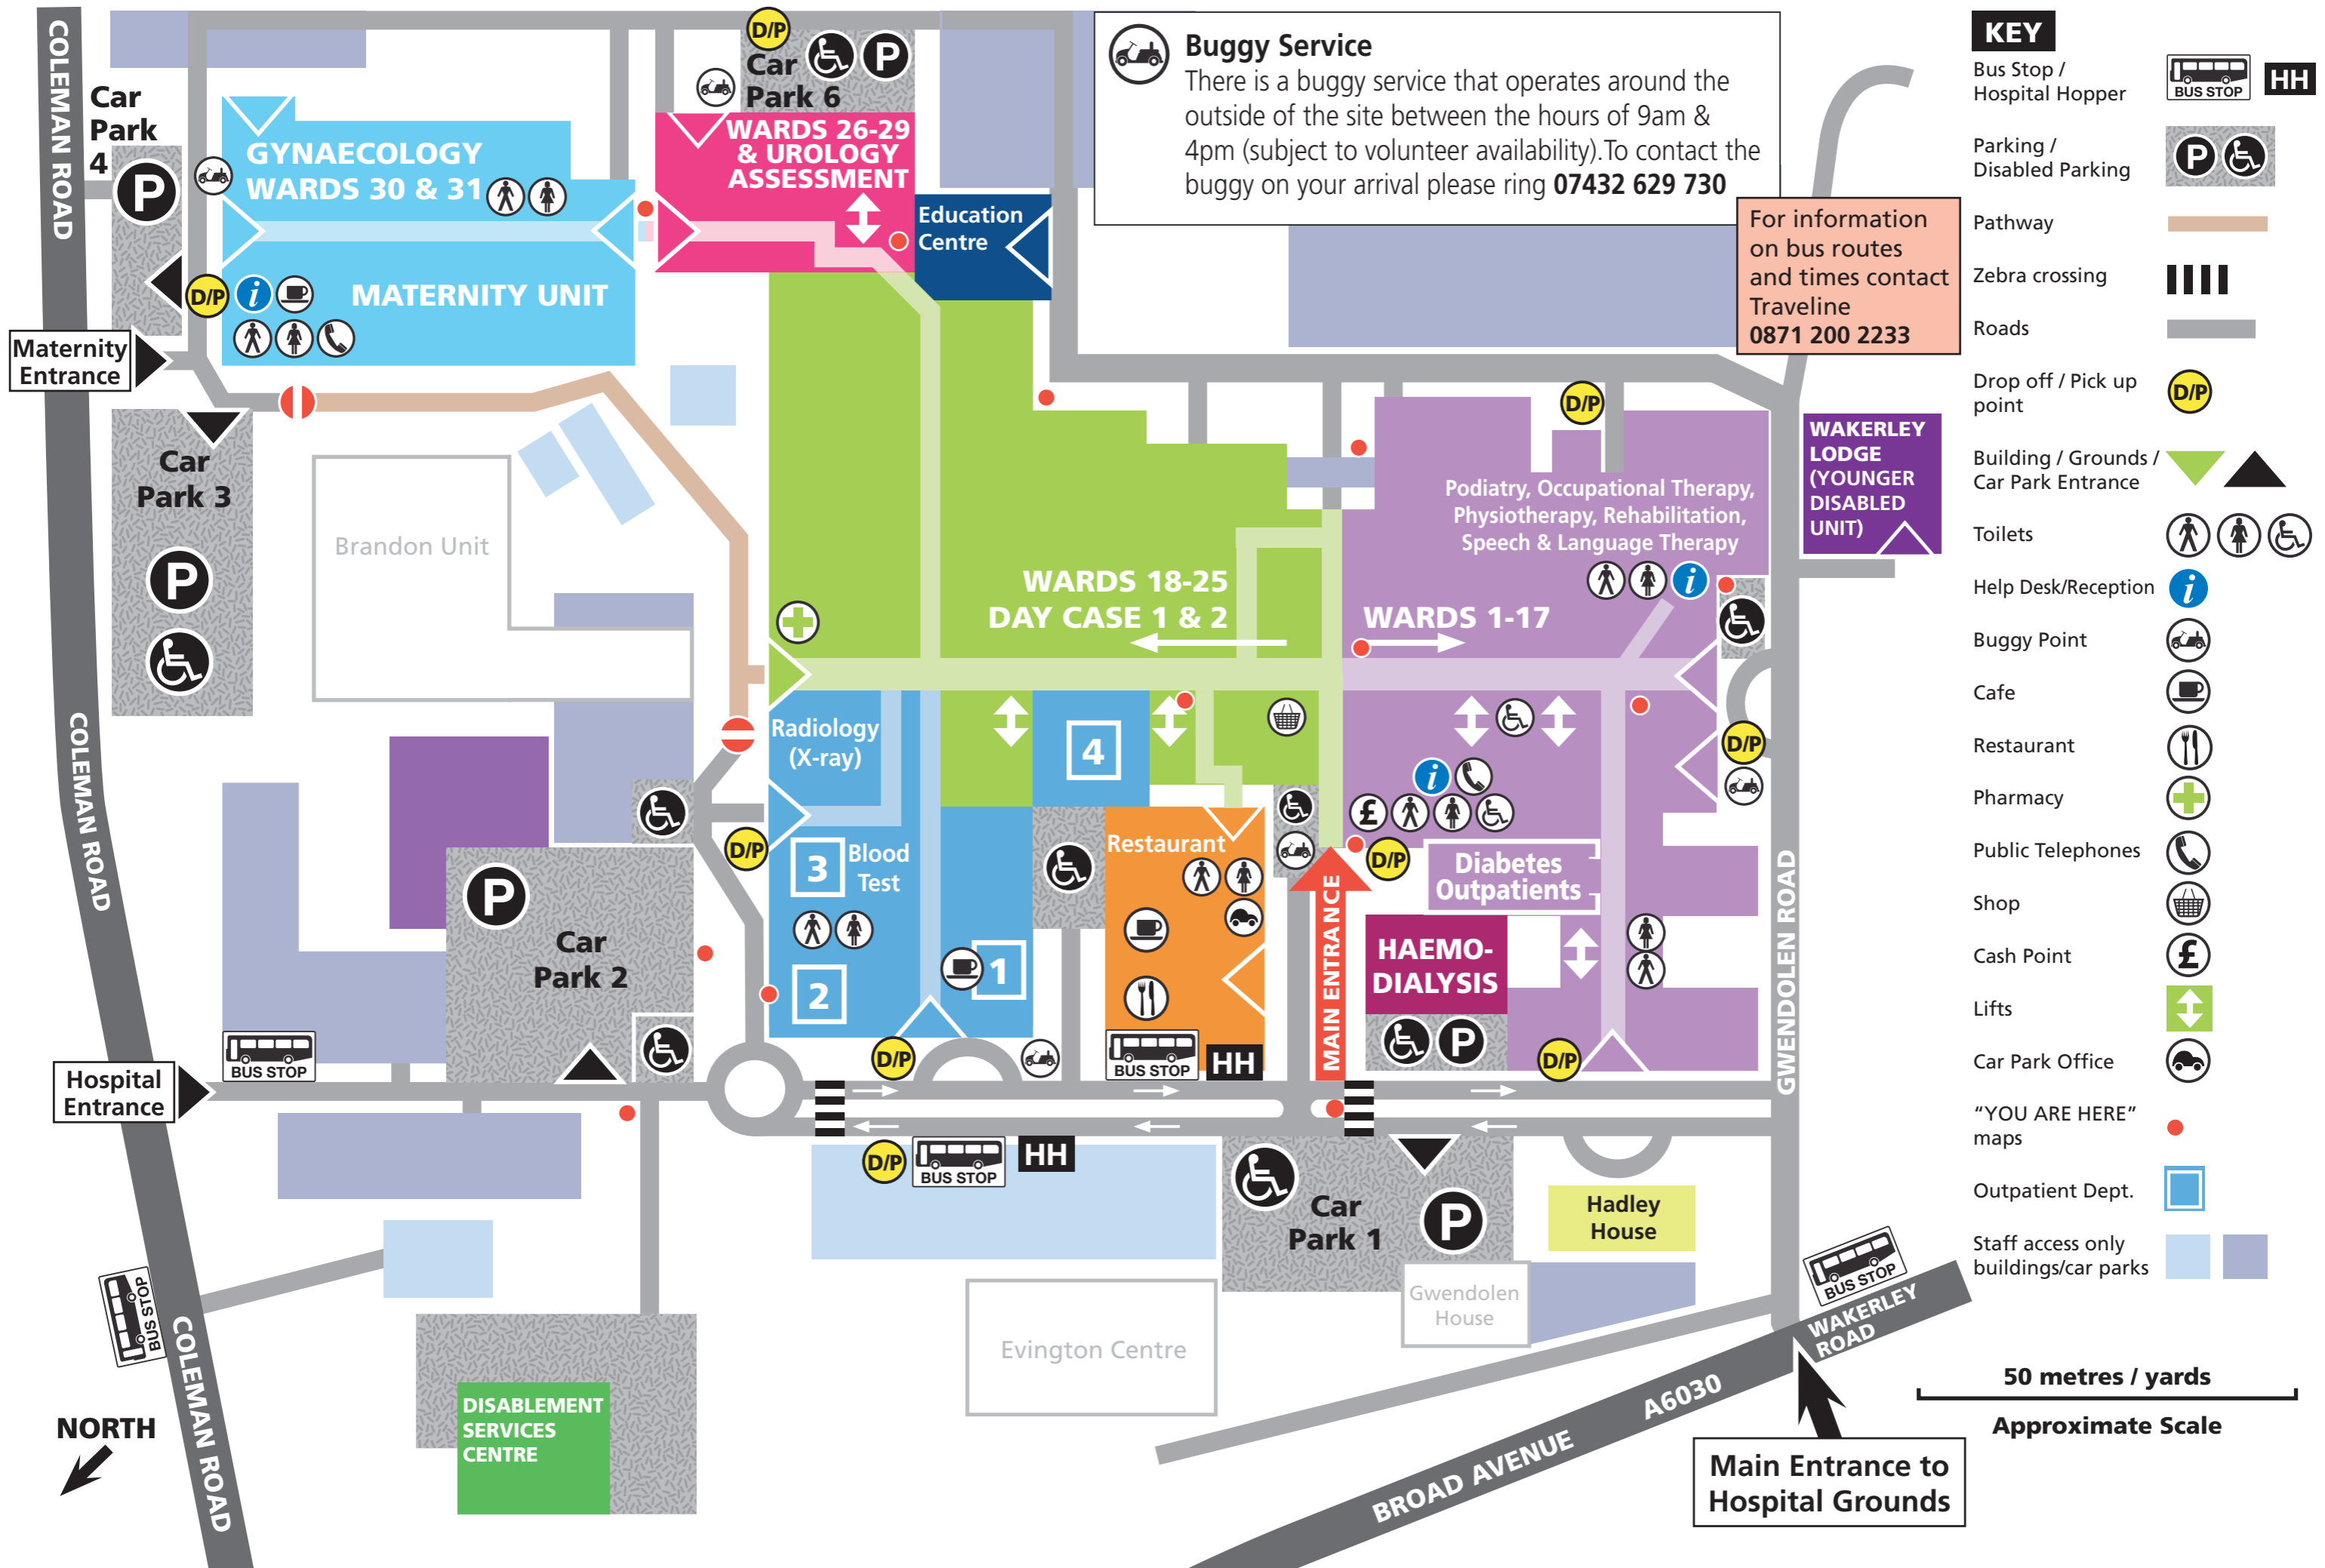

LEICESTER GENERAL HOSPITAL

Buggy Service
 There is a buggy service that operates around the outside of the site between the hours of 9am & 4pm (subject to volunteer availability). To contact the buggy on your arrival please ring **07432 629 730**

For information on bus routes and times contact Traveline **0871 200 2233**

- KEY**
- Bus Stop / Hospital Hopper  **HH**
 - Parking / Disabled Parking 
 - Pathway 
 - Zebra crossing 
 - Roads 
 - Drop off / Pick up point 
 - Building / Grounds / Car Park Entrance 
 - Toilets 
 - Help Desk/Reception 
 - Buggy Point 
 - Cafe 
 - Restaurant 
 - Pharmacy 
 - Public Telephones 
 - Shop 
 - Cash Point 
 - Lifts 
 - Car Park Office 
 - "YOU ARE HERE" maps 
 - Outpatient Dept. 
 - Staff access only buildings/car parks 

50 metres / yards
Approximate Scale

Main Entrance to Hospital Grounds

NORTH